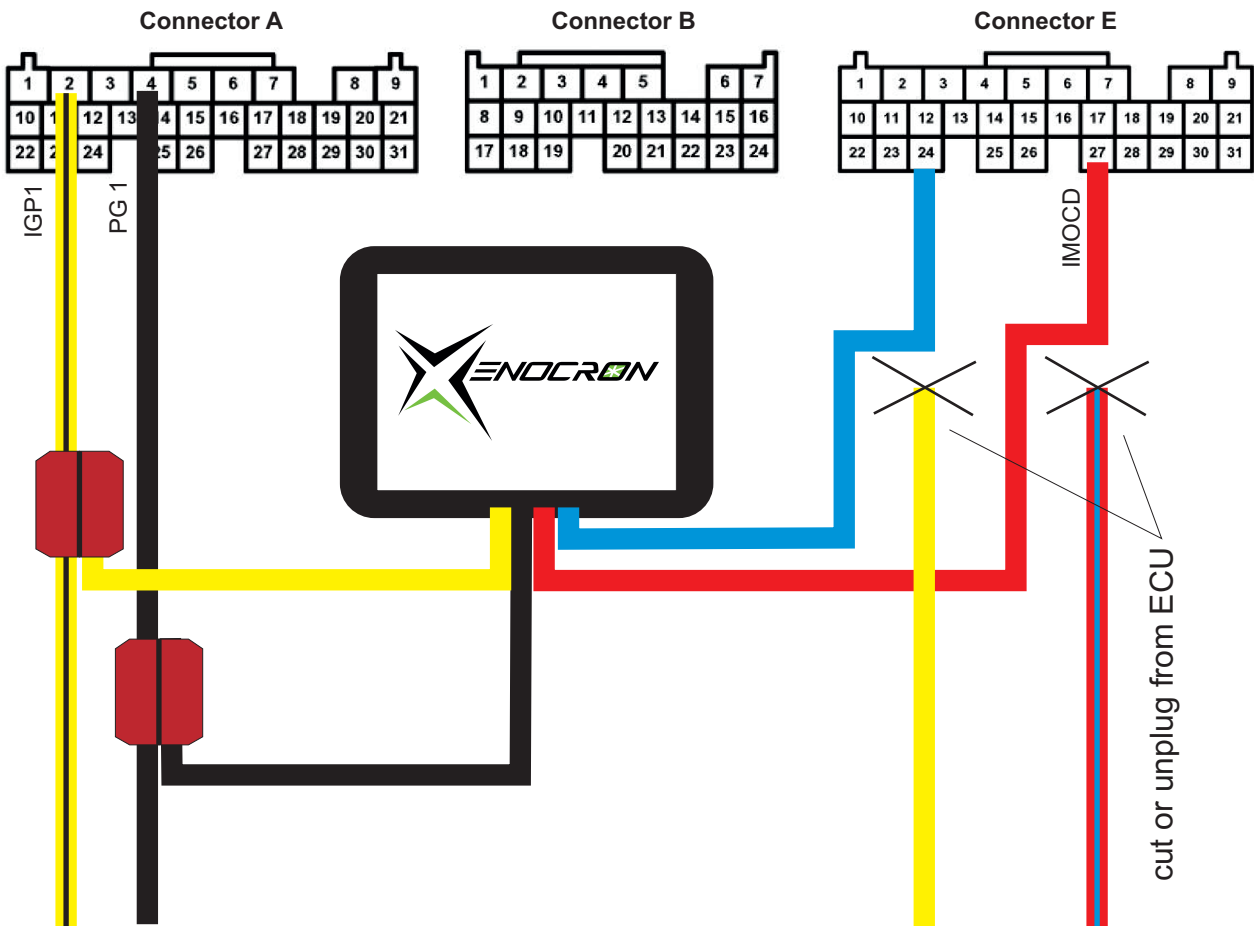

Installation Instruction SWAPBOX - K for 2001-2004 K&D Series ECU's*

*) Working ECU's are: PLM, PLR, PND, PNF, PRA, PRB, PPA